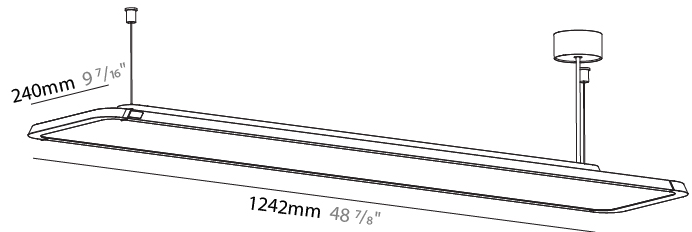

1. To build a product code in our configurator select the specify button on the base model # product page
2. To build a manual product code on this datasheet choose from the options listed below in blue font and add the suffix to the base model #

GENERAL

Series: Hadi
Subseries: Hadi-M Suspended
Partner: Prolicht
Division: Architectural
Installation: Suspension
Product Type: Pendant
Mounting Location: Ceiling
Light Distribution: Direct / Indirect

PHYSICAL

Shape: Rectangle
Length (mm): 1242
Length (in): 48 7/8
Width (mm): 240
Width (in): 9 7/16
Height (mm): 48
Height (in): 1 7/8

Fixture Finish: [SSR / BKV / CWI / CRY / HAB / UFT / ITA / RUA / FTG / MYG / LOD / PUS / FRO / FUP / KIA / POP / BLS / SPG / MEY / GOH / CHC / COM / ABZ / JAG / OBR / MOS / ROR](#)

Fixture Material: [Extruded Aluminum / Steel](#)

Cable Details: [2000mm / 6000mm Transparent Cable](#)

ELECTRICAL

Lamp Type: LED (Zhaga Standard)
Input Wattage (W): 68.5
Total Output Wattage (W): 61.8
Dimming: Non-Dimmable
Driver Included: No
Driver Location: Integrated
Driver Type: Constant Current - Universal
Driver Class: Class 2
Input Voltage (V): 120 - 277
Upon Request: 0-10V Dimming

LED

Color Temperature (°K): 3000 / 3500 / 4000
Max. Delivered Lumen (lm): 7246 / 7230 / 7378
Nominal Lumen (lm): 8606 / 8687 / 8762
CRI: >90 CRI
Lamp Life (hrs): 50000

OPTICAL

RATINGS AND CERTIFICATIONS

Certified By: Certified for North American Standards
IP rating: IP20